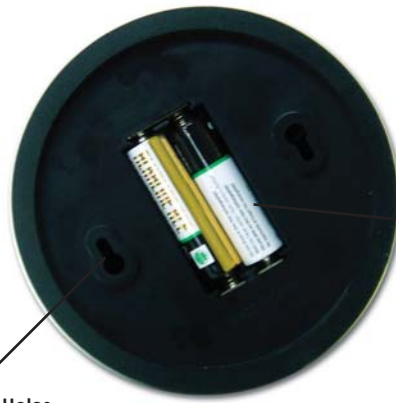

ISC302: Indoor/Outdoor Imitation Dome Camera

For more information visit our website at: www.svat.com

To order, email us at sales@svat.com or call us at 1.866.946.7828

EACH ISC302 COMES WITH

- One Imitation Dome Camera
- Mounting Hardware
- Warning Stickers
- Instruction Manual
- Toll Free Tech Support
- 1 Year Warranty

Mounting Holes

Battery Compartment